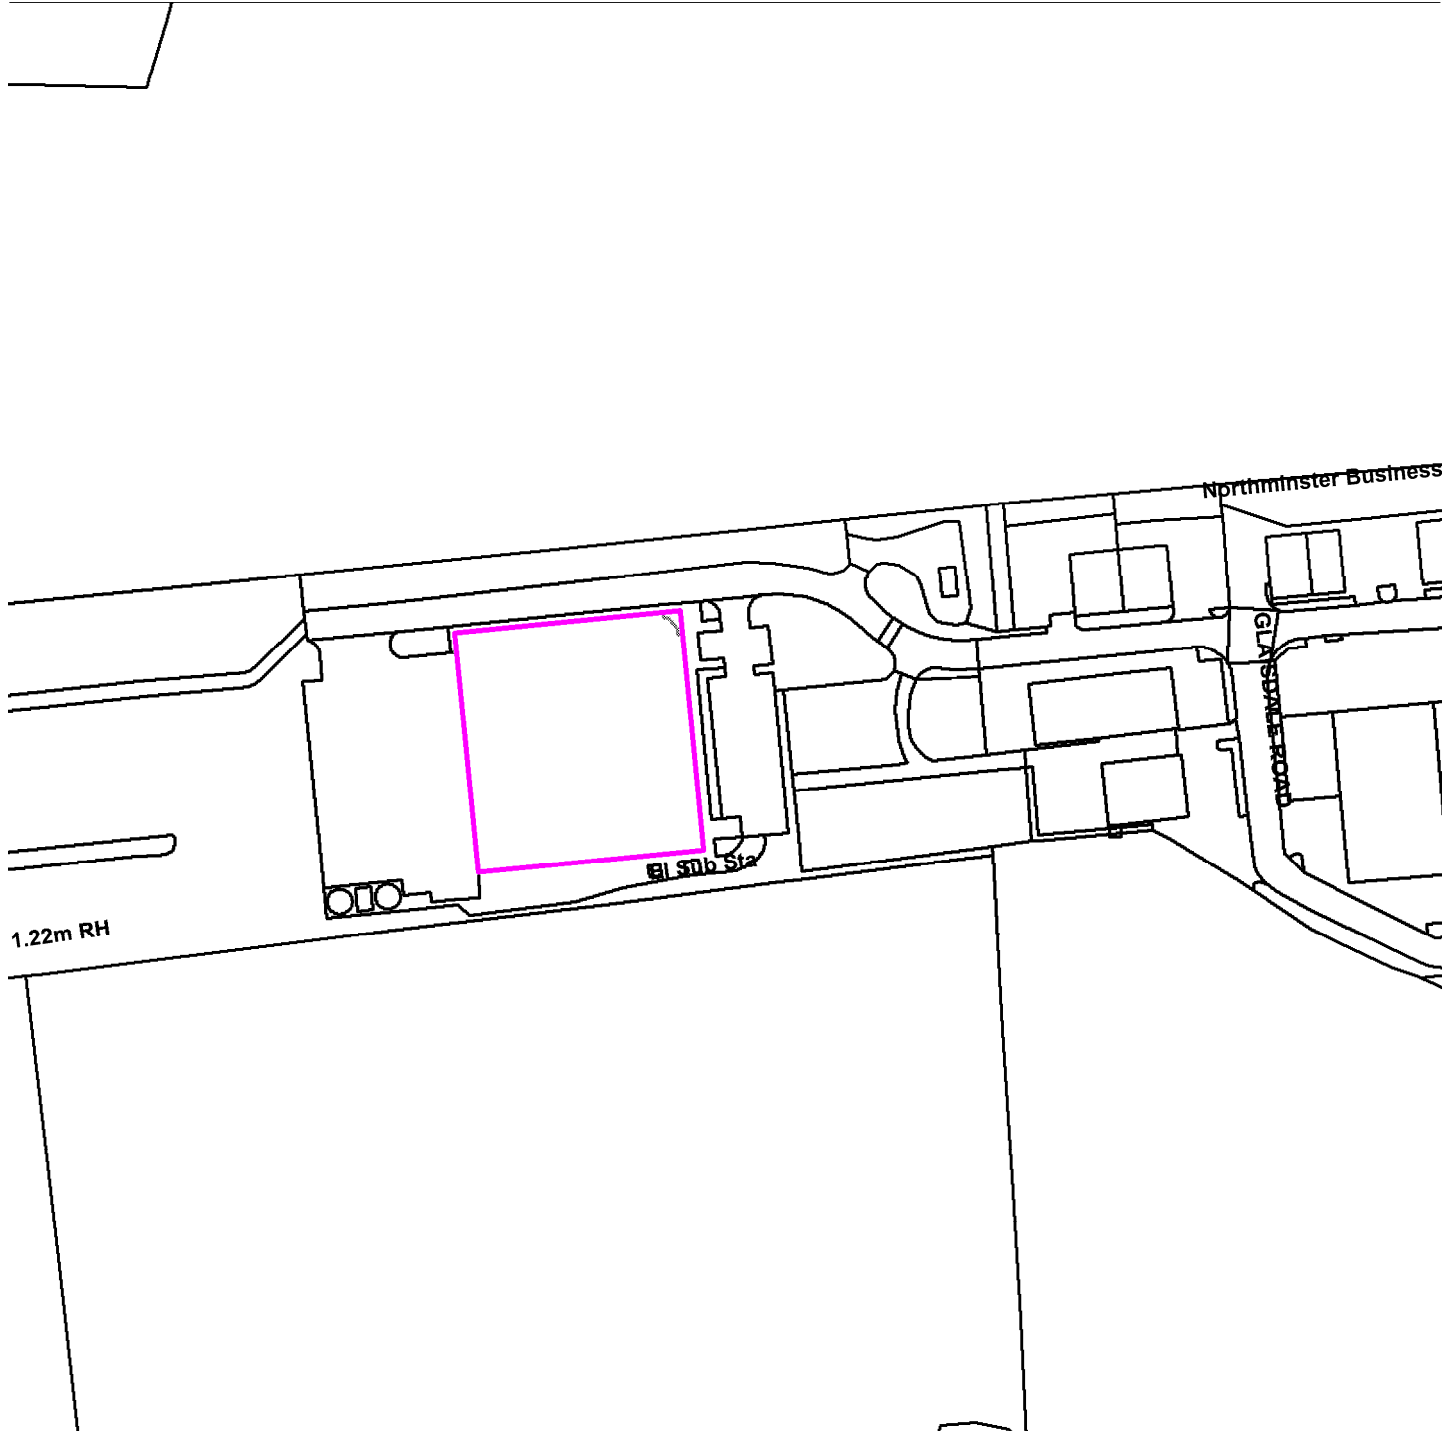

18/00565/FULM

Pavers Ltd Catherine House Northminster Business Park

Scale : 1:1936

Reproduced from the Ordnance Survey map with the permission of the Controller of Her Majesty's Stationery Office © Crown Copyright 2000.